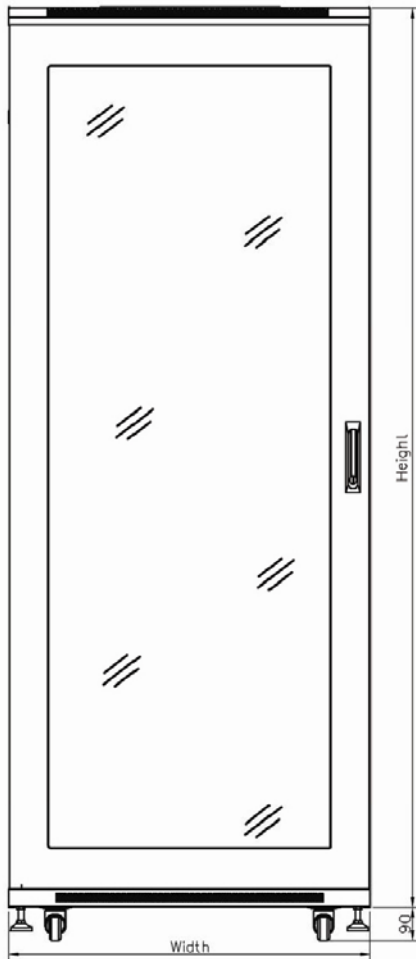

- Lockable and reversible quick-release front and rear doors
- Choice of tinted safety glass or mesh front door with swing handle lock
- Steel rear door
- Lockable quick-release lift-out steel side panels
- Fully adjustable front and rear profiles with U height markings
- Two cable entry brush strips on front and rear of roof
- Removable roof panel for fan tray, flood wiring or cooling
- Adjustable size bottom cable access aperture
- Earth bonding cables on front and rear doors
- Fitted with 4 standard duty castors (front two are lockable) and supplied with adjustable feet
- Supplied with 4 pairs of keys
- Supplied with tamper-proof cage nuts and key
- Manufactured from SPCC cold rolled steel
- Finished in RAL9004 black
- Complies with ANSI/EIA RS-310-D, IEC60297-2, DIN41494 Parts 1 & 7

42U 600 (W) x 600 (D)

Incremental U-height markings on profiles

Available with mesh or glass front door

Integrated vertical cable management with cable management rings and hinged covers on 800mm wide models

FRONT

SIDE

BACK

TOP

**600mm wide x 600mm deep**

PART NO.	HEIGHT (U)	HEIGHT (MM)	WIDTH	DEPTH	CAPACITY	DOOR
T82-4566	12U	665MM	600	600	600KG	GLASS
T82-9030	18U	932MM	600	600	800KG	GLASS
T82-4492	18U	932MM	600	600	800KG	MESH
T82-9031	27U	1332MM	600	600	800KG	GLASS
T82-4493	27U	1332MM	600	600	800KG	MESH
T82-9033	39U	1866MM	600	600	800KG	GLASS
T82-4497	39U	1866MM	600	600	800KG	MESH
T82-4058	42U	1999MM	600	600	800KG	GLASS
T82-4981	42U	1999MM	600	600	800KG	MESH

**600mm wide x 800mm deep**

PART NO.	HEIGHT (U)	HEIGHT (MM)	WIDTH	DEPTH	CAPACITY	DOOR
T82-4730	12U	665MM	600	800	600KG	GLASS
T82-9032	27U	1332MM	600	800	800KG	GLASS
T82-4494	27U	1332MM	600	800	800KG	MESH
T82-9034	39U	1866MM	600	800	800KG	GLASS
T82-4498	39U	1866MM	600	800	800KG	MESH
T82-9035	42U	1999MM	600	800	800KG	GLASS
T82-4983	42U	1999MM	600	800	800KG	MESH