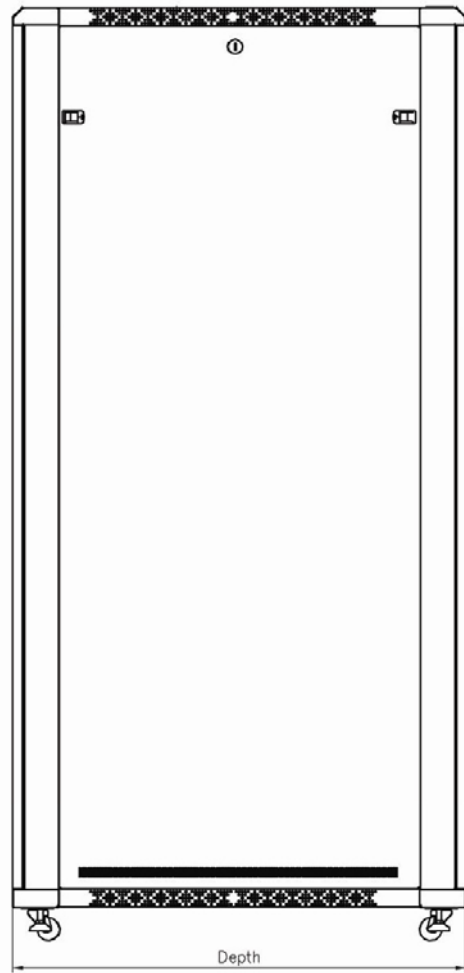

- Lockable and reversible quick-release front and rear doors
- Choice of tinted safety glass or mesh front door with swing handle lock
- Steel rear door
- Lockable quick-release lift-out steel side panels
- Fully adjustable front and rear profiles with U height markings
- Two cable entry brush strips on front and rear of roof
- Removable roof panel for fan tray, flood wiring or cooling
- Adjustable size bottom cable access aperture
- Earth bonding cables on front and rear doors
- Fitted with 4 standard duty castors (front two are lockable) and supplied with adjustable feet
- Supplied with 4 pairs of keys
- Supplied with tamper-proof cage nuts and key
- Manufactured from SPCC cold rolled steel
- Finished in RAL9004 black
- Complies with ANSI/EIA RS-310-D, IEC60297-2, DIN41494 Parts 1 & 7

42U 600 (W) x 600 (D)

Incremental U-height markings on profiles

Available with mesh or glass front door

Integrated vertical cable management with cable management rings and hinged covers on 800mm wide models

FRONT

SIDE

BACK

TOP

**600mm wide x 600mm deep**

PART NO.	HEIGHT (U)	HEIGHT (MM)	WIDTH	DEPTH	CAPACITY	DOOR
T82-4566	12U	665MM	600	600	600KG	GLASS
T82-9030	18U	932MM	600	600	800KG	GLASS
T82-4492	18U	932MM	600	600	800KG	MESH
T82-9031	27U	1332MM	600	600	800KG	GLASS
T82-4493	27U	1332MM	600	600	800KG	MESH
T82-9033	39U	1866MM	600	600	800KG	GLASS
T82-4497	39U	1866MM	600	600	800KG	MESH
T82-4058	42U	1999MM	600	600	800KG	GLASS
T82-4981	42U	1999MM	600	600	800KG	MESH

**600mm wide x 800mm deep**

PART NO.	HEIGHT (U)	HEIGHT (MM)	WIDTH	DEPTH	CAPACITY	DOOR
T82-4730	12U	665MM	600	800	600KG	GLASS
T82-9032	27U	1332MM	600	800	800KG	GLASS
T82-4494	27U	1332MM	600	800	800KG	MESH
T82-9034	39U	1866MM	600	800	800KG	GLASS
T82-4498	39U	1866MM	600	800	800KG	MESH
T82-9035	42U	1999MM	600	800	800KG	GLASS
T82-4983	42U	1999MM	600	800	800KG	MESH